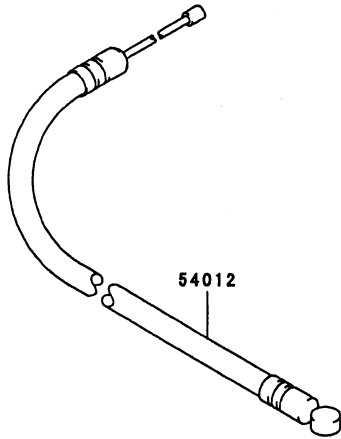

AHT2600Z

TH026D-AF71

CARBURETOR

REF NO	PART NO	DESCRIPTION	QTY	NOTES
001	TF22C01	BODY ASSY-AIR PURGE	1	
002	TH26C02Z	BODY ASSY-PUMP	1	
005	TH26C05Z	O-RING	1	
006	TF22C05	COVER-PRIMER PUMP	1	
007	TH26C07Z	VALVE ASSY-THROTTLE	*	
007A	TH34C07Z	VALVE ASSY-THROTTLE	1	
008	TF22C07	SWIVEL ASSY	1	
009	TF22C08	VALVE-INLET NEEDLE	1	
010	TF22C10	GASKET-METERING DIAPHRAGM	1	
011	TEX54C11XA	GASKET-PUMP	1	
012	TF22C13	DIAPHRAGM-PUMP	1	
013	TH26C13Z	DIAPHRAGM ASSY-METERING	1	
014	TF22C17	SCREW-IDLE ADJUST	1	
015	TF22C19	SCREW-COLLAR THROTTLE	2	
016	TH34C16Z	ADJUSTER-CABLE	1	
016A	TF22C20	SCREW-METERING LEVER PIN	1	
017	TF22C18	SCREW-COVER	4	
019	TF22C21	SPRING-METERING LEVER	1	
020	TH26C20Z	JET-MAIN KIT	1	
021	TEX54C21XA	NUT-CABLE ADJUST	1	
023	TF22C23	SCREEN-FUEL INLET	1	
024	TF22C24	PIN-METERING LEVER	1	
025	TF22C26	LEVER-METERING	1	
026	TF22C27	BRACKET-CABLE	1	
027	TF22C28	VALVE-CHECK	1	
029	TF22C29	PRIMER-BULB	1	
11060A	TH26042	GASKET	1	
11060B	TH26043	GASKET	1	
11060C	TH26044	GASKET	1	
12021	TH26045	VALVE ASSY-REED	1	
13271	TH26046	PLATE	1	
14091	THCVR	DUST COVER	1	
15003	TH26C00-Z	CARBURETOR ASSY	1	
92009	TG25027-07	SCREW 5X20	3	
92009D	TH26047	SCREW 5X58	2	
92151	TH26048	BOLT-SOCKET 5X14	2	
CRK	TEX54XA-CRK	CARBURETOR KIT	1	
GDK	TEX54XA-GDK	GASKET/DIAPHRAGM KIT	1	

AHT2600Z

CONTROL EQUIPMENT

REF NO	PART NO	DESCRIPTION	QTY	NOTES
54012	TH23020	CABLE-THROTTLE	1	

TH026D-AF71

COOLING EQUIPMENT

REF NO	PART NO	DESCRIPTION	QTY	NOTES
16073	TH23009	INSULATOR	1	
233	233B0516	SCREW 5X16	4	
49089	TH26025	SHROUD-ENGINE	1	
49106	TH34044	COVER-MUFFLER	1	
55020	TH23011	GUARD	1	
551	KT125808	PIN-DOWEL	2	
59066	TH26026	HOUSING-FAN	1	
92009	TH23013	SCREW-5X16	1	
92071	TH23014	GROMMET	1	
92200	TG25110	WASHER 5.5X23.8X2.0	*	
92200A	TH26049	WASHER	1	