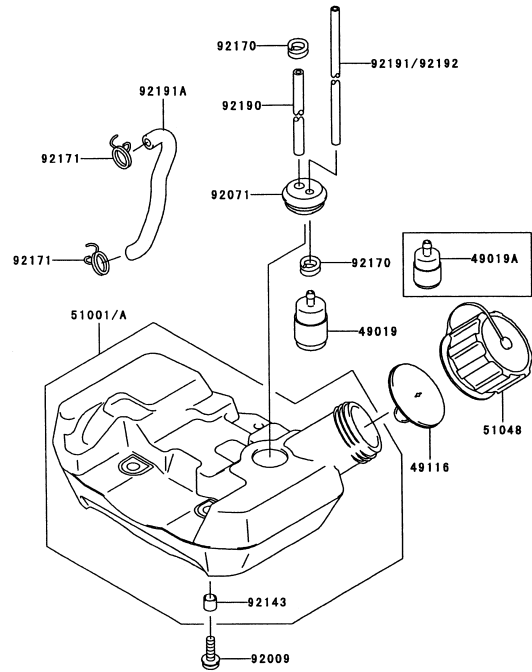

AHT2600Z

FUEL TANK/FUEL VALVE

REF NO	PART NO	DESCRIPTION	QTY	NOTES
49019	TEX54C22XA	FILTER-FUEL	1	
49019A	TF22C30X	FILTER-FUEL	*	
49116	KT125819	BREATHER	1	
51001/A	TH26017	TANK-FUEL	1	
51048	TG34040	CAP ASSY-TANK	1	
92009	TG25051X	SCREW 5X16	3	
92071	TG34042	GROMMET-FUEL TANK	1	
92143	TG25054	COLLAR-TANK	2	
92170	TG34043	CLAMP-FUEL FILTER	2	
92171	TH26040	CLAMP	2	
92190	TH23045	TUBE 3X6X90	1	
92191	TH34031	TUBE 3X6X182	*	
92191A	TH26041	TUBE	1	
92192	TH26051	TUBE 3X5X176	1