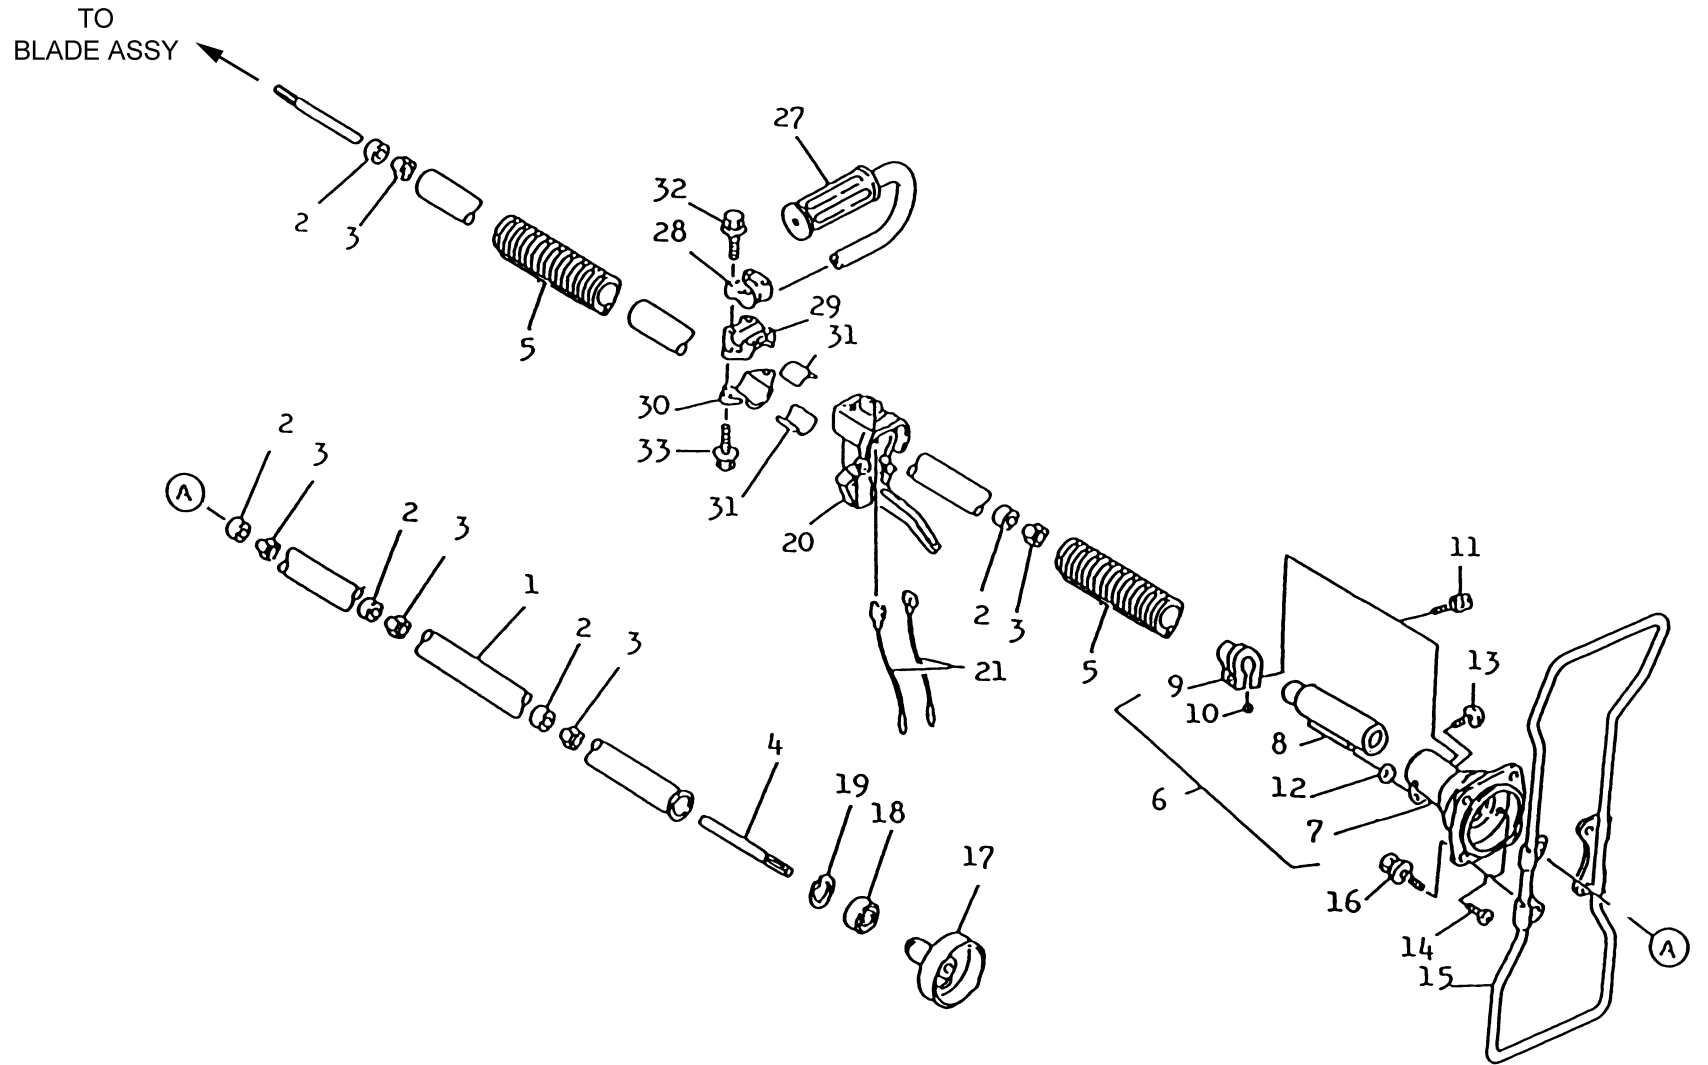

THIS PAGE INTENTIONALLY LEFT BLANK

AHT2600Z

TH026D-AF71

THROTTLE LEVER

REF NO	PART NO	DESCRIPTION	QTY	NOTES
	PW24015A	THROTTLE LEVER ASSY	1	
01A	PW24015-01A	BODY-UPPER	1	
01B	PW24015-01B	BODY-LOWER	1	
02	PW24015-02	SWITCH	1	
03	PW24015-03	COVER	1	
04	PW24015-04	SPRING	1	
05	PW24015-05	SCREW 3X8	1	
06	PW24015-06	PLATE-GROUND R	1	
07	PW24015-07	PLATE-GROUND L	1	
08	PW24015-05	SCREW 3X8	2	
09	PW24015-09	LEVER	1	
10	PW24015-10	SHAFT	1	
11	PW24015-11	SPRING	1	
12	PW24015-12	STOPPER	1	
13	PW24015-13	SPRING-RETURN	1	
14	PW24015-14	E-RING	1	
15A	214B0520	SCREW 5X20	2	
16A	311B0500	NUT 5MM	2	

AHT2600Z

TH026D-AF71

BODY

AHT2600Z

TH026D-AF71

BODY

REF NO	PART NO	DESCRIPTION	QTY	NOTES
01	PW25001A	HOUSING-DRIVE W/CUSHION	1	
02	PW24002	METAL-DRIVE	5	
03	PW24003	CUSHION-DRIVE	5	
04	PW25004	SHAFT-DRIVE	1	
05	PW24005A	GRIP-DRIVE HOUSING	2	
06	PW25006	CLUTCH CASE ASSY	1	
07	PW25007	CASE-CLUTCH	1	
08	PW25008	INNER CASE W/CUSHION	1	
09	PW25009	HOLDER-CASE CLUTCH	1	
10	PW25010	COLLAR-SMALL	1	
11	B05X30W	BOLT W/WASHERS 5X30	1	
12	PW25012	COLLAR-LARGE	1	
13	PW25013	SCREW-BINDING 5X10	1	
14	223B0510	SCREW 5X10	1	
15	PW24008	STAND	1	
16	B06X20W	BOLT W/WASHERS 6X20	4	
17	PW25017	DRUM-CLUTCH	1	
18	PW24011	BEARING (6201-2RU)	1	
19	PW25019	RING-SNAP #12	1	
20	PW24015A	THROTTLE LEVER ASSY	1	
21	PW24016	WIRE-LEAD	2	
27	PW23022	U HANDLE W/GRIP	1	
28	PW23023	STAY A	1	
29	PW23024	STAY B	1	
30	PW23025	STAY C	1	
31	PW24025	SPACER	1	
32	B05X25W	BOLT W/WASHERS 5X25	4	
33	187B0625	BOLT 6X25	2	