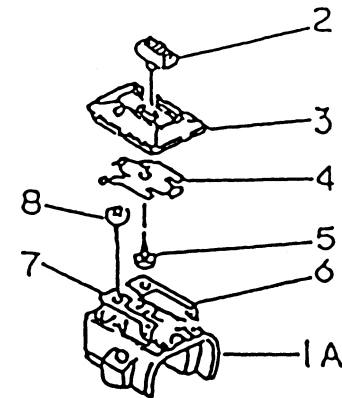

AHT2600Z

TH026D-AF71

PTO EQUIPMENT

REF NO	PART NO	DESCRIPTION	QTY	NOTES
13081	TH23052	CLUTCH ASSY	1	
13270	TG25129X	PLATE	1	
49049	TG25047X	SHOE-CLUTCH	2	
92043	TH26020	PIN-CLUTCH	2	
92144	TH26019	SPRING-CLUTCH 1.7mm	1	
92200	TH23053	WASHER	2	

THIS PAGE INTENTIONALLY LEFT BLANK

AHT2600Z

TH026D-AF71

THROTTLE LEVER

REF NO	PART NO	DESCRIPTION	QTY	NOTES
	PW24015A	THROTTLE LEVER ASSY	1	
01A	PW24015-01A	BODY-UPPER	1	
01B	PW24015-01B	BODY-LOWER	1	
02	PW24015-02	SWITCH	1	
03	PW24015-03	COVER	1	
04	PW24015-04	SPRING	1	
05	PW24015-05	SCREW 3X8	1	
06	PW24015-06	PLATE-GROUND R	1	
07	PW24015-07	PLATE-GROUND L	1	
08	PW24015-05	SCREW 3X8	2	
09	PW24015-09	LEVER	1	
10	PW24015-10	SHAFT	1	
11	PW24015-11	SPRING	1	
12	PW24015-12	STOPPER	1	
13	PW24015-13	SPRING-RETURN	1	
14	PW24015-14	E-RING	1	
15A	214B0520	SCREW 5X20	2	
16A	311B0500	NUT 5MM	2	