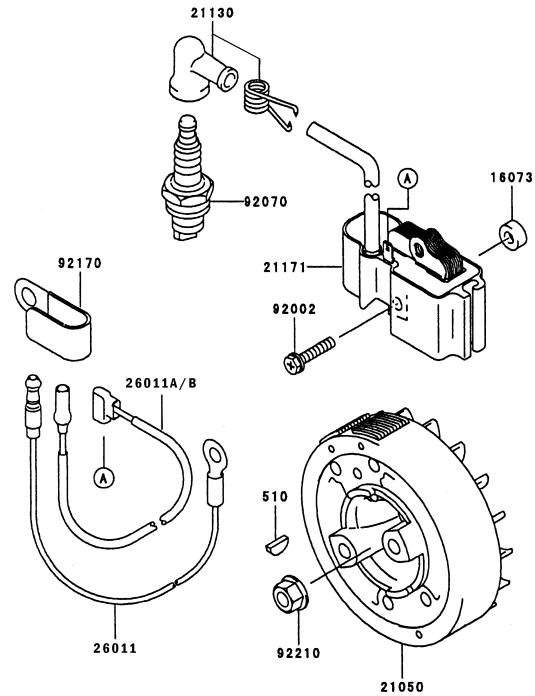

ELECTRIC EQUIPMENT

REF NO	PART NO	DESCRIPTION	QTY	NOTES
16073	TH23015	INSULATOR	2	
21050	TH26027	FLYWHEEL	1	
21130	KT12048	PLUG CAP ASSY	1	
21171	TH26028	COIL ASSY-IGNITION	1	
26011	TD18089	WIRE-LEAD	1	
26011A	TH23018	WIRE-LEAD L=100	*	
26011B	TH26050	WIRE-LEAD L=230	1	
510	KT12025	KEY	1	
92002	TF22071	BOLT 4X20	2	
92070	BPMR7A	SPARK PLUG-NGK	1	
92170	TG25113	CLAMP	1	
92210	TH23019	NUT	1