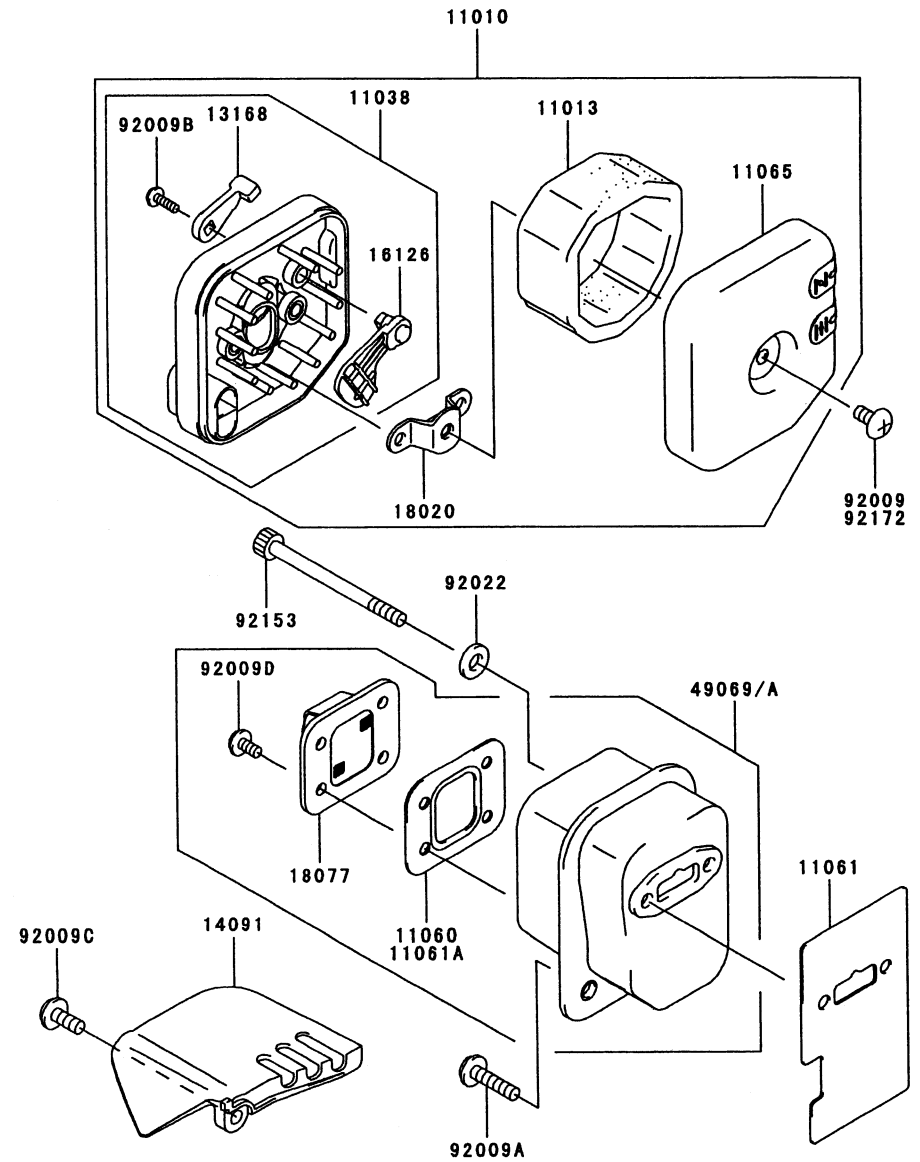

AHT2600Z

TH026D-AF71

CARBURETOR

REF NO	PART NO	DESCRIPTION	QTY	NOTES
001	TF22C01	BODY ASSY-AIR PURGE	1	
002	TH26C02Z	BODY ASSY-PUMP	1	
005	TH26C05Z	O-RING	1	
006	TF22C05	COVER-PRIMER PUMP	1	
007	TH26C07Z	VALVE ASSY-THROTTLE	*	
007A	TH34C07Z	VALVE ASSY-THROTTLE	1	
008	TF22C07	SWIVEL ASSY	1	
009	TF22C08	VALVE-INLET NEEDLE	1	
010	TF22C10	GASKET-METERING DIAPHRAGM	1	
011	TEX54C11XA	GASKET-PUMP	1	
012	TF22C13	DIAPHRAGM-PUMP	1	
013	TH26C13Z	DIAPHRAGM ASSY-METERING	1	
014	TF22C17	SCREW-IDLE ADJUST	1	
015	TF22C19	SCREW-COLLAR THROTTLE	2	
016	TH34C16Z	ADJUSTER-CABLE	1	
016A	TF22C20	SCREW-METERING LEVER PIN	1	
017	TF22C18	SCREW-COVER	4	
019	TF22C21	SPRING-METERING LEVER	1	
020	TH26C20Z	JET-MAIN KIT	1	
021	TEX54C21XA	NUT-CABLE ADJUST	1	
023	TF22C23	SCREEN-FUEL INLET	1	
024	TF22C24	PIN-METERING LEVER	1	
025	TF22C26	LEVER-METERING	1	
026	TF22C27	BRACKET-CABLE	1	
027	TF22C28	VALVE-CHECK	1	
029	TF22C29	PRIMER-BULB	1	
11060A	TH26042	GASKET	1	
11060B	TH26043	GASKET	1	
11060C	TH26044	GASKET	1	
12021	TH26045	VALVE ASSY-REED	1	
13271	TH26046	PLATE	1	
14091	THCVR	DUST COVER	1	
15003	TH26C00-Z	CARBURETOR ASSY	1	
92009	TG25027-07	SCREW 5X20	3	
92009D	TH26047	SCREW 5X58	2	
92151	TH26048	BOLT-SOCKET 5X14	2	
CRK	TEX54XA-CRK	CARBURETOR KIT	1	
GDK	TEX54XA-GDK	GASKET/DIAPHRAGM KIT	1	

CYLINDER/CRANKCASE

REF NO	PART NO	DESCRIPTION	QTY	NOTES
11005	TH26021	CYLINDER-ENGINE	1	
11060	TH26022	GASKET	1	
11065	TH23003	CAP	2	
14002	TH26023	CRANKCASE	1	
14002A	TH26024	CRANKCASE	1	
34001	TH23006	STAND	1	
92002	TH34006	BOLT	4	
92009	TD24030	SCREW 5X30	3	
92043	TF22006	PIN	2	
92045	TD18030	BEARING (6000C3)	2	
92049	TD18031	SEAL-OIL	2	