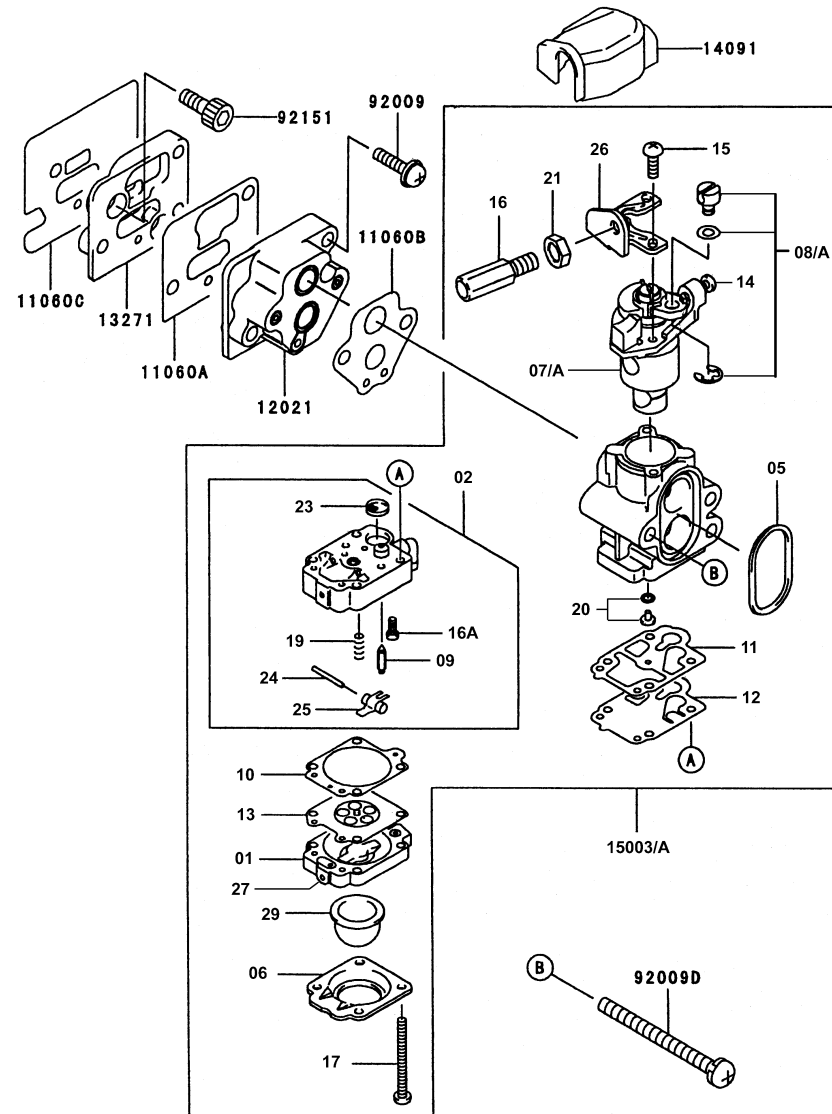

AHT2600Z

TH026D-AF71

CARBURETOR

REF NO	PART NO	DESCRIPTION	QTY	NOTES
001	TF22C01	BODY ASSY-AIR PURGE	1	
002	TH26C02Z	BODY ASSY-PUMP	1	
005	TH26C05Z	O-RING	1	
006	TF22C05	COVER-PRIMER PUMP	1	
007	TH26C07Z	VALVE ASSY-THROTTLE	*	
007A	TH34C07Z	VALVE ASSY-THROTTLE	1	
008	TF22C07	SWIVEL ASSY	1	
009	TF22C08	VALVE-INLET NEEDLE	1	
010	TF22C10	GASKET-METERING DIAPHRAGM	1	
011	TEX54C11XA	GASKET-PUMP	1	
012	TF22C13	DIAPHRAGM-PUMP	1	
013	TH26C13Z	DIAPHRAGM ASSY-METERING	1	
014	TF22C17	SCREW-IDLE ADJUST	1	
015	TF22C19	SCREW-COLLAR THROTTLE	2	
016	TH34C16Z	ADJUSTER-CABLE	1	
016A	TF22C20	SCREW-METERING LEVER PIN	1	
017	TF22C18	SCREW-COVER	4	
019	TF22C21	SPRING-METERING LEVER	1	
020	TH26C20Z	JET-MAIN KIT	1	
021	TEX54C21XA	NUT-CABLE ADJUST	1	
023	TF22C23	SCREEN-FUEL INLET	1	
024	TF22C24	PIN-METERING LEVER	1	
025	TF22C26	LEVER-METERING	1	
026	TF22C27	BRACKET-CABLE	1	
027	TF22C28	VALVE-CHECK	1	
029	TF22C29	PRIMER-BULB	1	
11060A	TH26042	GASKET	1	
11060B	TH26043	GASKET	1	
11060C	TH26044	GASKET	1	
12021	TH26045	VALVE ASSY-REED	1	
13271	TH26046	PLATE	1	
14091	THCVR	DUST COVER	1	
15003	TH26C00-Z	CARBURETOR ASSY	1	
92009	TG25027-07	SCREW 5X20	3	
92009D	TH26047	SCREW 5X58	2	
92151	TH26048	BOLT-SOCKET 5X14	2	
CRK	TEX54XA-CRK	CARBURETOR KIT	1	
GDK	TEX54XA-GDK	GASKET/DIAPHRAGM KIT	1	

CYLINDER/CRANKCASE

REF NO	PART NO	DESCRIPTION	QTY	NOTES
11005	TH26021	CYLINDER-ENGINE	1	
11060	TH26022	GASKET	1	
11065	TH23003	CAP	2	
14002	TH26023	CRANKCASE	1	
14002A	TH26024	CRANKCASE	1	
34001	TH23006	STAND	1	
92002	TH34006	BOLT	4	
92009	TD24030	SCREW 5X30	3	
92043	TF22006	PIN	2	
92045	TD18030	BEARING (6000C3)	2	
92049	TD18031	SEAL-OIL	2	