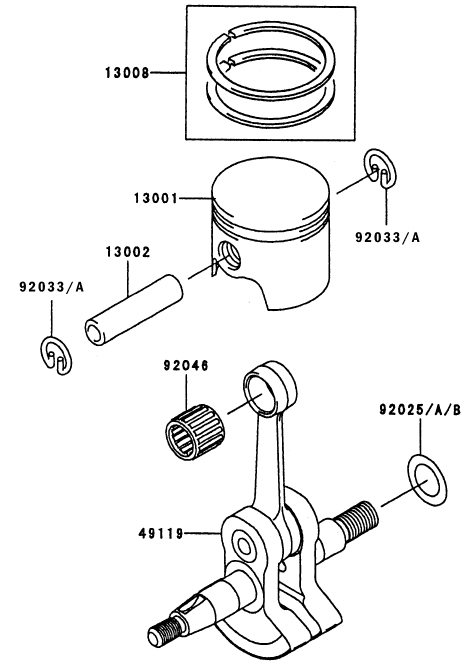

TH026D-AF71

PISTON/CRANKSHAFT

REF NO	PART NO	DESCRIPTION	QTY	NOTES
13001	TH26002	PISTON-ENGINE	1	
13002	KT12020	PIN-PISTON	1	
13008	TG28004	PISTON RING SET	1	
49119	TH23008	CRANKSHAFT ASSY	1	
92025/A/B	TD18022	SHIM A/B/C/D	AR	
92033A	TH23056	RING-SNAP	2	
92046	KT12056A	BEARING-NEEDLE	1