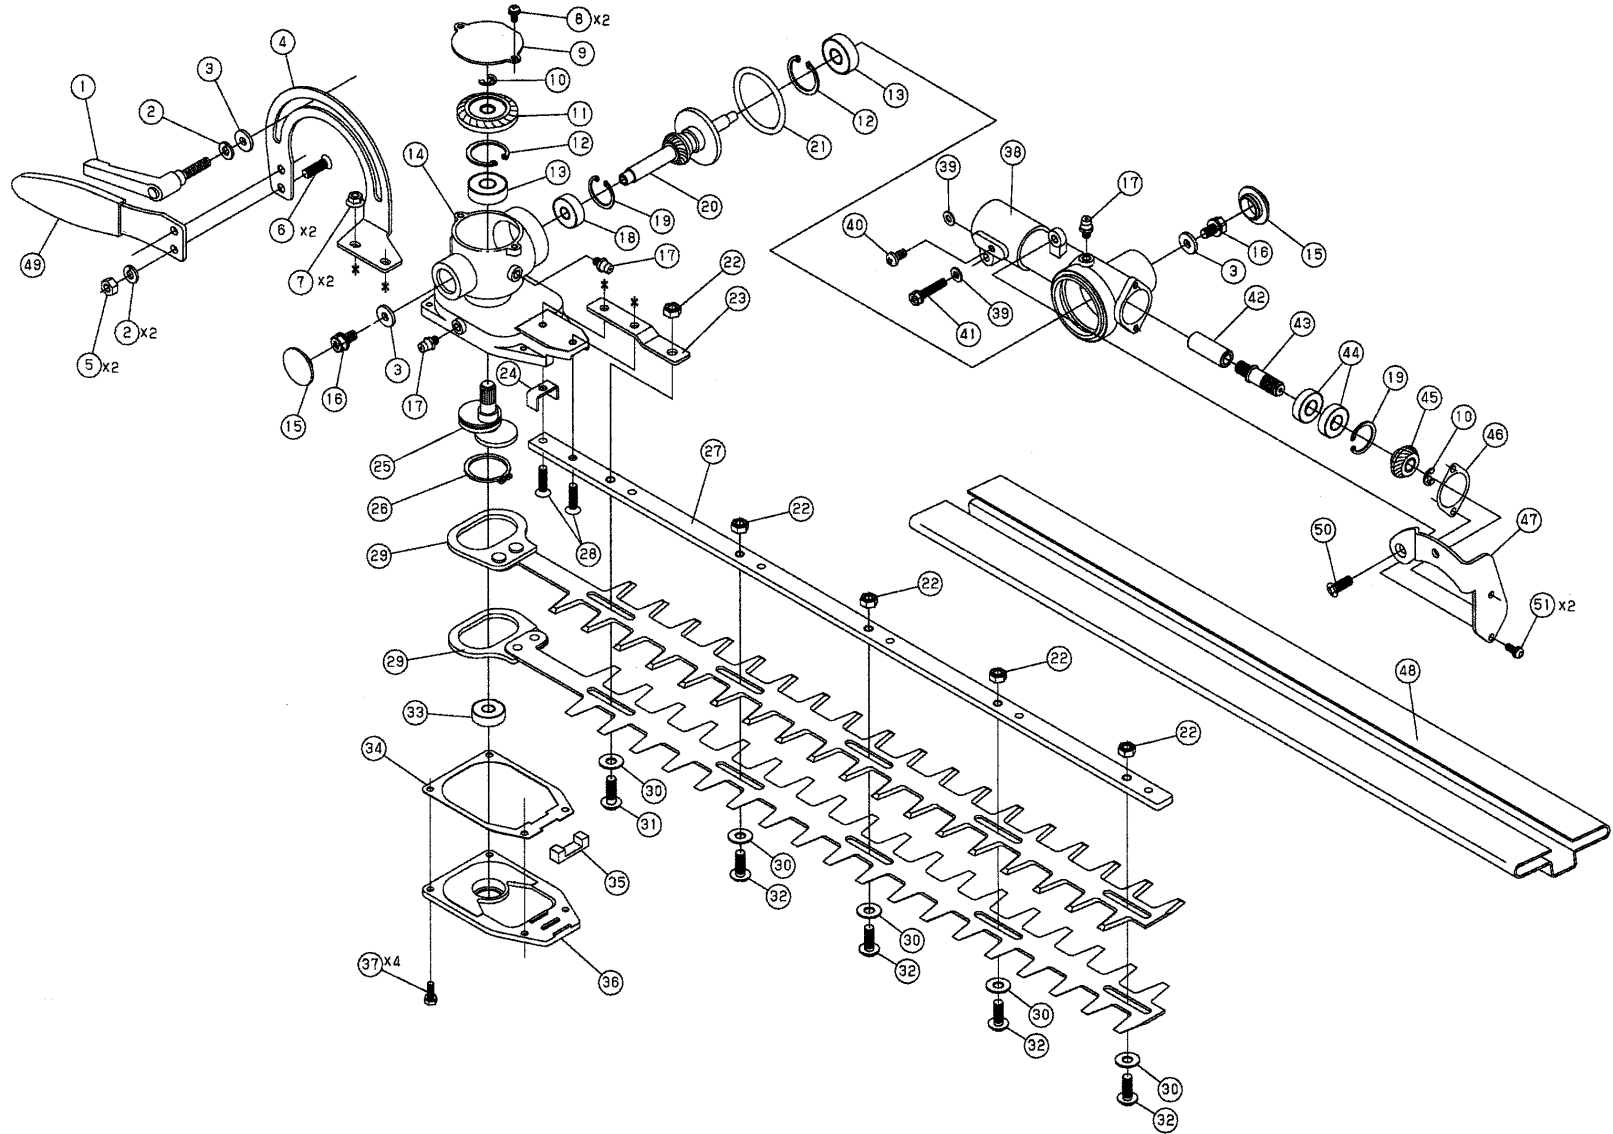

AHT2600Z

TH026D-AF71

BODY

AHT2600Z

TH026D-AF71

BODY

REF NO	PART NO	DESCRIPTION	QTY	NOTES
01	PW25001A	HOUSING-DRIVE W/CUSHION	1	
02	PW24002	METAL-DRIVE	5	
03	PW24003	CUSHION-DRIVE	5	
04	PW25004	SHAFT-DRIVE	1	
05	PW24005A	GRIP-DRIVE HOUSING	2	
06	PW25006	CLUTCH CASE ASSY	1	
07	PW25007	CASE-CLUTCH	1	
08	PW25008	INNER CASE W/CUSHION	1	
09	PW25009	HOLDER-CASE CLUTCH	1	
10	PW25010	COLLAR-SMALL	1	
11	B05X30W	BOLT W/WASHERS 5X30	1	
12	PW25012	COLLAR-LARGE	1	
13	PW25013	SCREW-BINDING 5X10	1	
14	223B0510	SCREW 5X10	1	
15	PW24008	STAND	1	
16	B06X20W	BOLT W/WASHERS 6X20	4	
17	PW25017	DRUM-CLUTCH	1	
18	PW24011	BEARING (6201-2RU)	1	
19	PW25019	RING-SNAP #12	1	
20	PW24015A	THROTTLE LEVER ASSY	1	
21	PW24016	WIRE-LEAD	2	
27	PW23022	U HANDLE W/GRIP	1	
28	PW23023	STAY A	1	
29	PW23024	STAY B	1	
30	PW23025	STAY C	1	
31	PW24025	SPACER	1	
32	B05X25W	BOLT W/WASHERS 5X25	4	
33	187B0625	BOLT 6X25	2	

AHT2600Z

TH026D-AF71

BLADE ASSY

AHT2600Z

BLADE ASSY

REF NO	PART NO	DESCRIPTION	QTY	NOTES
01	AH26001	LEVER-CLAMP	1	
02	SW006	WASHER-SPRING 6MM	3	
03	AH26003	WASHER-6X15X2.0	3	
04	AH26004	PLATE-ANGLE ADJUST	1	
05	HN006	NUT 6MM	2	
06	AH26006	S-SCREW-SMALL 6X20	2	
07	AH26007	S-NUT-FLANGED 5MM	2	
08	224B0408	SCREW 4X8	2	
09	AH26009	PLATE-BLIND A	1	
10	PW24015-14	E-RING	2	
11	AH26011	GEAR-BEVEL R2	1	
12	PW23051	RING-SNAP #32	2	
13	PW23003	BEARING (6000RU)	2	
14	AH26014	CASE-GEAR A	1	
15	AH26015	CAP	2	
16	186B0612	BOLT 6X12 W/WASHER	2	
17	AH26017	NIPPLE-GREASE 6MM	3	
18	AH26018	BEARING-BALL 608UU	1	
19	PW25048	RING-SNAP #22	2	
20	AH26020	SHAFT-GEAR A	1	
21	AH26021	O-RING P41	1	
22	AH26022	U-NUT 6MM	5	
23	AH26023	PLATE-SUPPORT	1	
24	AH26024	PLATE-GUIDE	1	
25	AH26025	SHAFT-CAM	1	
26	AH26026	RING-SNAP #28	1	