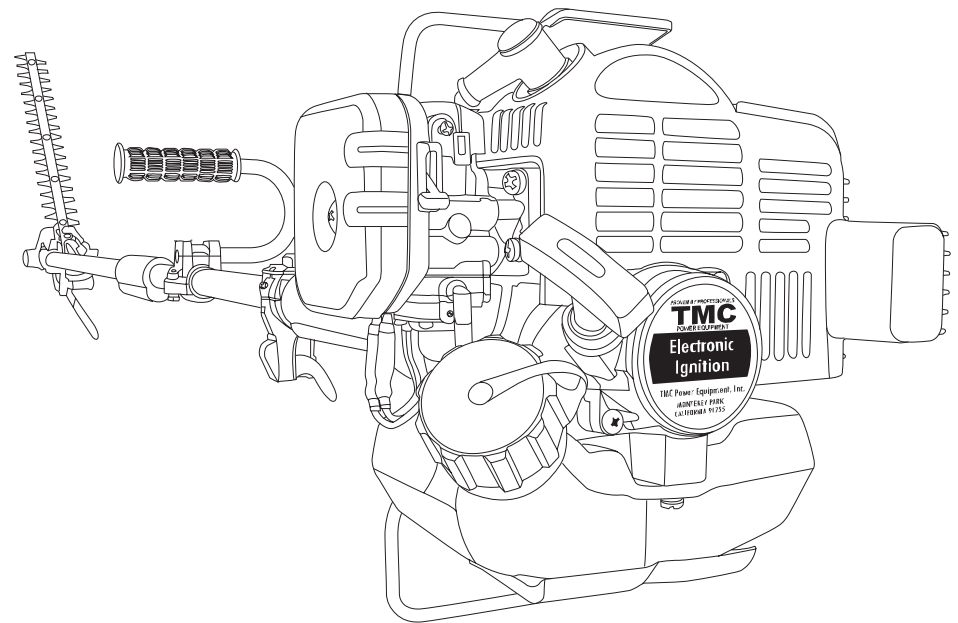

2051 Saturn Street
Monterey Park, CA 91755
323.728.7266
323.728.5304 Fax
<http://www.tmcpower.com>

PARTS CATALOG

AHT2600Z ARTICULATED HEDGE TRIMMER

ENGINE REFERENCE:

TH026D-AF71
CARB TIER II

REV 061023