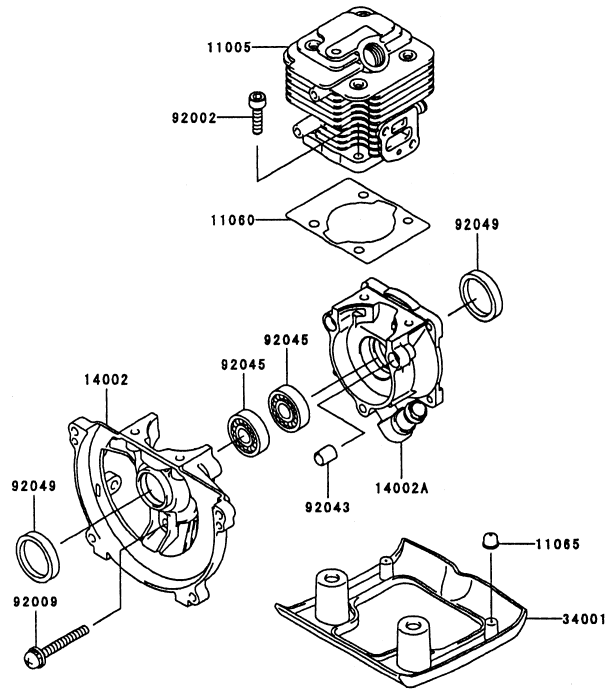

AHT2600Z

TH026D-AF71

CARBURETOR

REF NO	PART NO	DESCRIPTION	QTY	NOTES
001	TF22C01	BODY ASSY-AIR PURGE	1	
002	TH26C02Z	BODY ASSY-PUMP	1	
005	TH26C05Z	O-RING	1	
006	TF22C05	COVER-PRIMER PUMP	1	
007	TH26C07Z	VALVE ASSY-THROTTLE	*	
007A	TH34C07Z	VALVE ASSY-THROTTLE	1	
008	TF22C07	SWIVEL ASSY	1	
009	TF22C08	VALVE-INLET NEEDLE	1	
010	TF22C10	GASKET-METERING DIAPHRAGM	1	
011	TEX54C11XA	GASKET-PUMP	1	
012	TF22C13	DIAPHRAGM-PUMP	1	
013	TH26C13Z	DIAPHRAGM ASSY-METERING	1	
014	TF22C17	SCREW-IDLE ADJUST	1	
015	TF22C19	SCREW-COLLAR THROTTLE	2	
016	TH34C16Z	ADJUSTER-CABLE	1	
016A	TF22C20	SCREW-METERING LEVER PIN	1	
017	TF22C18	SCREW-COVER	4	
019	TF22C21	SPRING-METERING LEVER	1	
020	TH26C20Z	JET-MAIN KIT	1	
021	TEX54C21XA	NUT-CABLE ADJUST	1	
023	TF22C23	SCREEN-FUEL INLET	1	
024	TF22C24	PIN-METERING LEVER	1	
025	TF22C26	LEVER-METERING	1	
026	TF22C27	BRACKET-CABLE	1	
027	TF22C28	VALVE-CHECK	1	
029	TF22C29	PRIMER-BULB	1	
11060A	TH26042	GASKET	1	
11060B	TH26043	GASKET	1	
11060C	TH26044	GASKET	1	
12021	TH26045	VALVE ASSY-REED	1	
13271	TH26046	PLATE	1	
14091	THCVR	DUST COVER	1	
15003	TH26C00-Z	CARBURETOR ASSY	1	
92009	TG25027-07	SCREW 5X20	3	
92009D	TH26047	SCREW 5X58	2	
92151	TH26048	BOLT-SOCKET 5X14	2	
CRK	TEX54XA-CRK	CARBURETOR KIT	1	
GDK	TEX54XA-GDK	GASKET/DIAPHRAGM KIT	1	

AHT2600Z

CONTROL EQUIPMENT

REF NO	PART NO	DESCRIPTION	QTY	NOTES
54012	TH23020	CABLE-THROTTLE	1	

TH026D-AF71

COOLING EQUIPMENT

REF NO	PART NO	DESCRIPTION	QTY	NOTES
16073	TH23009	INSULATOR	1	
233	233B0516	SCREW 5X16	4	
49089	TH26025	SHROUD-ENGINE	1	
49106	TH34044	COVER-MUFFLER	1	
55020	TH23011	GUARD	1	
551	KT125808	PIN-DOWEL	2	
59066	TH26026	HOUSING-FAN	1	
92009	TH23013	SCREW-5X16	1	
92071	TH23014	GROMMET	1	
92200	TG25110	WASHER 5.5X23.8X2.0	*	
92200A	TH26049	WASHER	1	