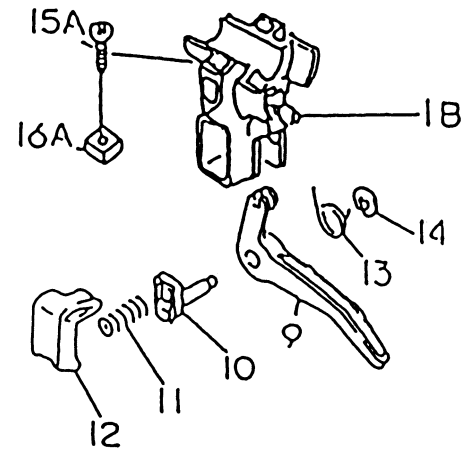

AHT2600Z

TH026D-AF71

PTO EQUIPMENT

REF NO	PART NO	DESCRIPTION	QTY	NOTES
13081	TH23052	CLUTCH ASSY	1	
13270	TG25129X	PLATE	1	
49049	TG25047X	SHOE-CLUTCH	2	
92043	TH26020	PIN-CLUTCH	2	
92144	TH26019	SPRING-CLUTCH 1.7mm	1	
92200	TH23053	WASHER	2	

THIS PAGE INTENTIONALLY LEFT BLANK

AHT2600Z

TH026D-AF71

THROTTLE LEVER

REF NO	PART NO	DESCRIPTION	QTY	NOTES
	PW24015A	THROTTLE LEVER ASSY	1	
01A	PW24015-01A	BODY-UPPER	1	
01B	PW24015-01B	BODY-LOWER	1	
02	PW24015-02	SWITCH	1	
03	PW24015-03	COVER	1	
04	PW24015-04	SPRING	1	
05	PW24015-05	SCREW 3X8	1	
06	PW24015-06	PLATE-GROUND R	1	
07	PW24015-07	PLATE-GROUND L	1	
08	PW24015-05	SCREW 3X8	2	
09	PW24015-09	LEVER	1	
10	PW24015-10	SHAFT	1	
11	PW24015-11	SPRING	1	
12	PW24015-12	STOPPER	1	
13	PW24015-13	SPRING-RETURN	1	
14	PW24015-14	E-RING	1	
15A	214B0520	SCREW 5X20	2	
16A	311B0500	NUT 5MM	2	

AHT2600Z

TH026D-AF71

BODY

AHT2600Z

TH026D-AF71

BODY

REF NO	PART NO	DESCRIPTION	QTY	NOTES
01	PW25001A	HOUSING-DRIVE W/CUSHION	1	
02	PW24002	METAL-DRIVE	5	
03	PW24003	CUSHION-DRIVE	5	
04	PW25004	SHAFT-DRIVE	1	
05	PW24005A	GRIP-DRIVE HOUSING	2	
06	PW25006	CLUTCH CASE ASSY	1	
07	PW25007	CASE-CLUTCH	1	
08	PW25008	INNER CASE W/CUSHION	1	
09	PW25009	HOLDER-CASE CLUTCH	1	
10	PW25010	COLLAR-SMALL	1	
11	B05X30W	BOLT W/WASHERS 5X30	1	
12	PW25012	COLLAR-LARGE	1	
13	PW25013	SCREW-BINDING 5X10	1	
14	223B0510	SCREW 5X10	1	
15	PW24008	STAND	1	
16	B06X20W	BOLT W/WASHERS 6X20	4	
17	PW25017	DRUM-CLUTCH	1	
18	PW24011	BEARING (6201-2RU)	1	
19	PW25019	RING-SNAP #12	1	
20	PW24015A	THROTTLE LEVER ASSY	1	
21	PW24016	WIRE-LEAD	2	
27	PW23022	U HANDLE W/GRIP	1	
28	PW23023	STAY A	1	
29	PW23024	STAY B	1	
30	PW23025	STAY C	1	
31	PW24025	SPACER	1	
32	B05X25W	BOLT W/WASHERS 5X25	4	
33	187B0625	BOLT 6X25	2	