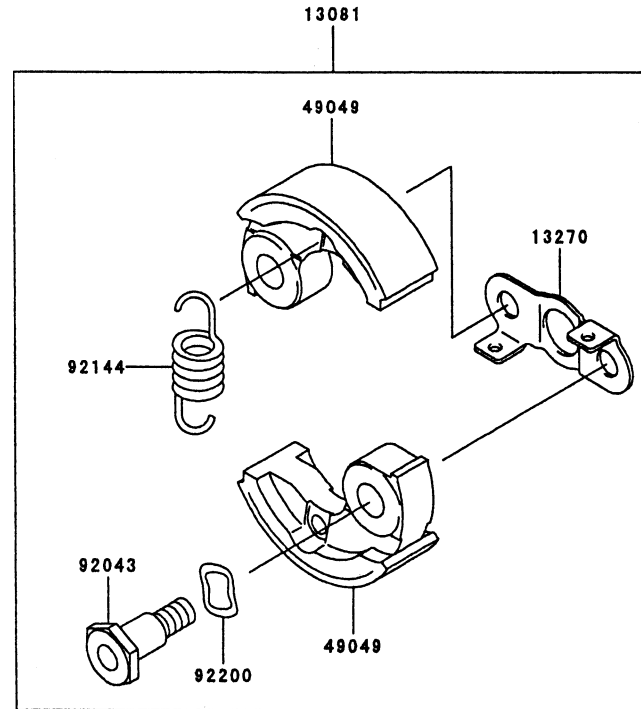

ELECTRIC EQUIPMENT

REF NO	PART NO	DESCRIPTION	QTY	NOTES
16073	TH23015	INSULATOR	2	
21050	TH26027	FLYWHEEL	1	
21130	KT12048	PLUG CAP ASSY	1	
21171	TH26028	COIL ASSY-IGNITION	1	
26011	TD18089	WIRE-LEAD	1	
26011A	TH23018	WIRE-LEAD L=100	*	
26011B	TH26050	WIRE-LEAD L=230	1	
510	KT12025	KEY	1	
92002	TF22071	BOLT 4X20	2	
92070	BPMR7A	SPARK PLUG-NGK	1	
92170	TG25113	CLAMP	1	
92210	TH23019	NUT	1	

TH026D-AF71

PISTON/CRANKSHAFT

REF NO	PART NO	DESCRIPTION	QTY	NOTES
13001	TH26002	PISTON-ENGINE	1	
13002	KT12020	PIN-PISTON	1	
13008	TG28004	PISTON RING SET	1	
49119	TH23008	CRANKSHAFT ASSY	1	
92025/A/B	TD18022	SHIM A/B/C/D	AR	
92033A	TH23056	RING-SNAP	2	
92046	KT12056A	BEARING-NEEDLE	1	

AHT2600Z

TH026D-AF71

PTO EQUIPMENT

REF NO	PART NO	DESCRIPTION	QTY	NOTES
13081	TH23052	CLUTCH ASSY	1	
13270	TG25129X	PLATE	1	
49049	TG25047X	SHOE-CLUTCH	2	
92043	TH26020	PIN-CLUTCH	2	
92144	TH26019	SPRING-CLUTCH 1.7mm	1	
92200	TH23053	WASHER	2	

THIS PAGE INTENTIONALLY LEFT BLANK

AHT2600Z

TH026D-AF71

THROTTLE LEVER

REF NO	PART NO	DESCRIPTION	QTY	NOTES
	PW24015A	THROTTLE LEVER ASSY	1	
01A	PW24015-01A	BODY-UPPER	1	
01B	PW24015-01B	BODY-LOWER	1	
02	PW24015-02	SWITCH	1	
03	PW24015-03	COVER	1	
04	PW24015-04	SPRING	1	
05	PW24015-05	SCREW 3X8	1	
06	PW24015-06	PLATE-GROUND R	1	
07	PW24015-07	PLATE-GROUND L	1	
08	PW24015-05	SCREW 3X8	2	
09	PW24015-09	LEVER	1	
10	PW24015-10	SHAFT	1	
11	PW24015-11	SPRING	1	
12	PW24015-12	STOPPER	1	
13	PW24015-13	SPRING-RETURN	1	
14	PW24015-14	E-RING	1	
15A	214B0520	SCREW 5X20	2	
16A	311B0500	NUT 5MM	2	