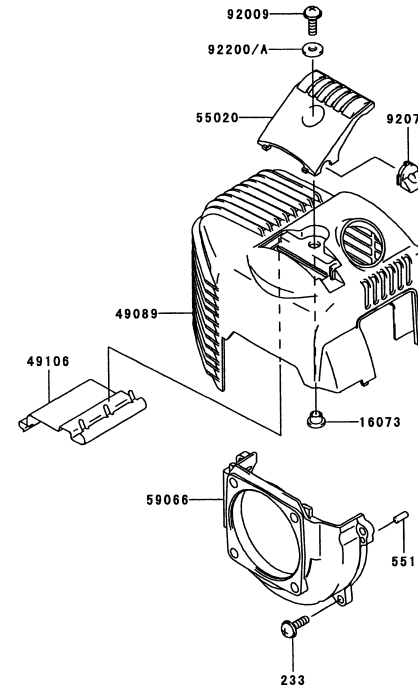

AHT2600Z

TH026D-AF71

CARBURETOR

REF NO	PART NO	DESCRIPTION	QTY	NOTES
001	TF22C01	BODY ASSY-AIR PURGE	1	
002	TH26C02Z	BODY ASSY-PUMP	1	
005	TH26C05Z	O-RING	1	
006	TF22C05	COVER-PRIMER PUMP	1	
007	TH26C07Z	VALVE ASSY-THROTTLE	*	
007A	TH34C07Z	VALVE ASSY-THROTTLE	1	
008	TF22C07	SWIVEL ASSY	1	
009	TF22C08	VALVE-INLET NEEDLE	1	
010	TF22C10	GASKET-METERING DIAPHRAGM	1	
011	TEX54C11XA	GASKET-PUMP	1	
012	TF22C13	DIAPHRAGM-PUMP	1	
013	TH26C13Z	DIAPHRAGM ASSY-METERING	1	
014	TF22C17	SCREW-IDLE ADJUST	1	
015	TF22C19	SCREW-COLLAR THROTTLE	2	
016	TH34C16Z	ADJUSTER-CABLE	1	
016A	TF22C20	SCREW-METERING LEVER PIN	1	
017	TF22C18	SCREW-COVER	4	
019	TF22C21	SPRING-METERING LEVER	1	
020	TH26C20Z	JET-MAIN KIT	1	
021	TEX54C21XA	NUT-CABLE ADJUST	1	
023	TF22C23	SCREEN-FUEL INLET	1	
024	TF22C24	PIN-METERING LEVER	1	
025	TF22C26	LEVER-METERING	1	
026	TF22C27	BRACKET-CABLE	1	
027	TF22C28	VALVE-CHECK	1	
029	TF22C29	PRIMER-BULB	1	
11060A	TH26042	GASKET	1	
11060B	TH26043	GASKET	1	
11060C	TH26044	GASKET	1	
12021	TH26045	VALVE ASSY-REED	1	
13271	TH26046	PLATE	1	
14091	THCVR	DUST COVER	1	
15003	TH26C00-Z	CARBURETOR ASSY	1	
92009	TG25027-07	SCREW 5X20	3	
92009D	TH26047	SCREW 5X58	2	
92151	TH26048	BOLT-SOCKET 5X14	2	
CRK	TEX54XA-CRK	CARBURETOR KIT	1	
GDK	TEX54XA-GDK	GASKET/DIAPHRAGM KIT	1	

AHT2600Z

CONTROL EQUIPMENT

REF NO	PART NO	DESCRIPTION	QTY	NOTES
54012	TH23020	CABLE-THROTTLE	1	

TH026D-AF71

COOLING EQUIPMENT

REF NO	PART NO	DESCRIPTION	QTY	NOTES
16073	TH23009	INSULATOR	1	
233	233B0516	SCREW 5X16	4	
49089	TH26025	SHROUD-ENGINE	1	
49106	TH34044	COVER-MUFFLER	1	
55020	TH23011	GUARD	1	
551	KT125808	PIN-DOWEL	2	
59066	TH26026	HOUSING-FAN	1	
92009	TH23013	SCREW-5X16	1	
92071	TH23014	GROMMET	1	
92200	TG25110	WASHER 5.5X23.8X2.0	*	
92200A	TH26049	WASHER	1	